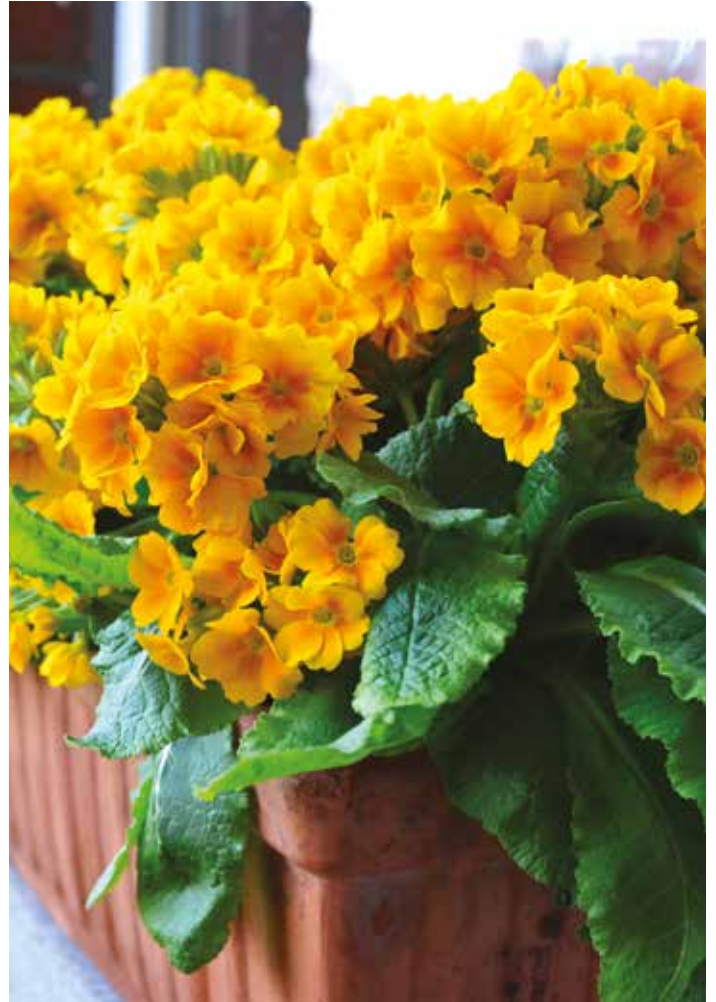

# POLYANTHUS

*Primula elatior*

VARIETY	TRAY SIZE	COUNT	DELIVERY (Weeks)
Colibri	P360	355	27-37

## Colibri F1

The well-proportioned Colibri delivers multiple blooms on strong stems throughout the winter months.

- > Long flowering season
- > Perfect for 10.5cm pots

Colibri F1 Aztec Gold

Colibri F1 Blue